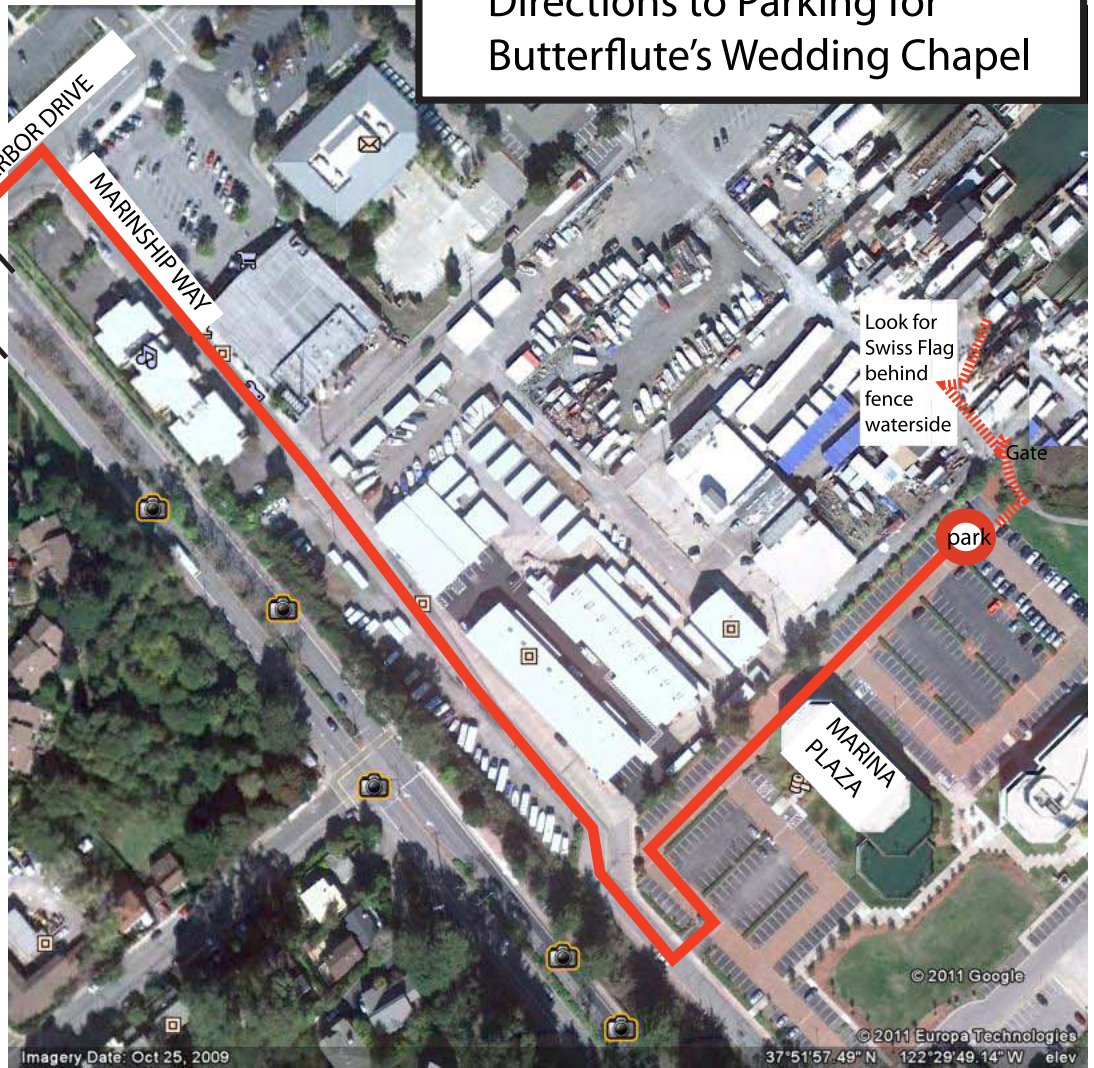

Directions to Parking for Butterflute's Wedding Chapel

From 101 Northbound from the Golden Gate Bridge

Exit Sausalito/Marin City Exit
Go Straight onto Bridgeway
Left on Harbor Drive
Immediate Right onto Marinship Way
Left into Marina Plaza parking lot (newer building with red brick parking lot)
Drive left around the office building to the northeast corner and park

From 101 Southbound

Exit Sausalito/Marin City Exit
Left at bottom of the Exit ramp
Right onto Bridgeway
Left on Harbor Drive
Immediate Right onto Marinship Way
Left into Marina Plaza parking lot (newer building with red brick parking lot)
Drive left around the office building to the northeast corner and park

After Parking

Walk north through the opening in the fence.
Go straight ahead about 50 feet.
Look for a sign posted on a container to your right: "Butterflute's Wedding Chapel"
Go through little gate towards the water.
You will see a small building with a Swiss flag flying over head. You have arrived!